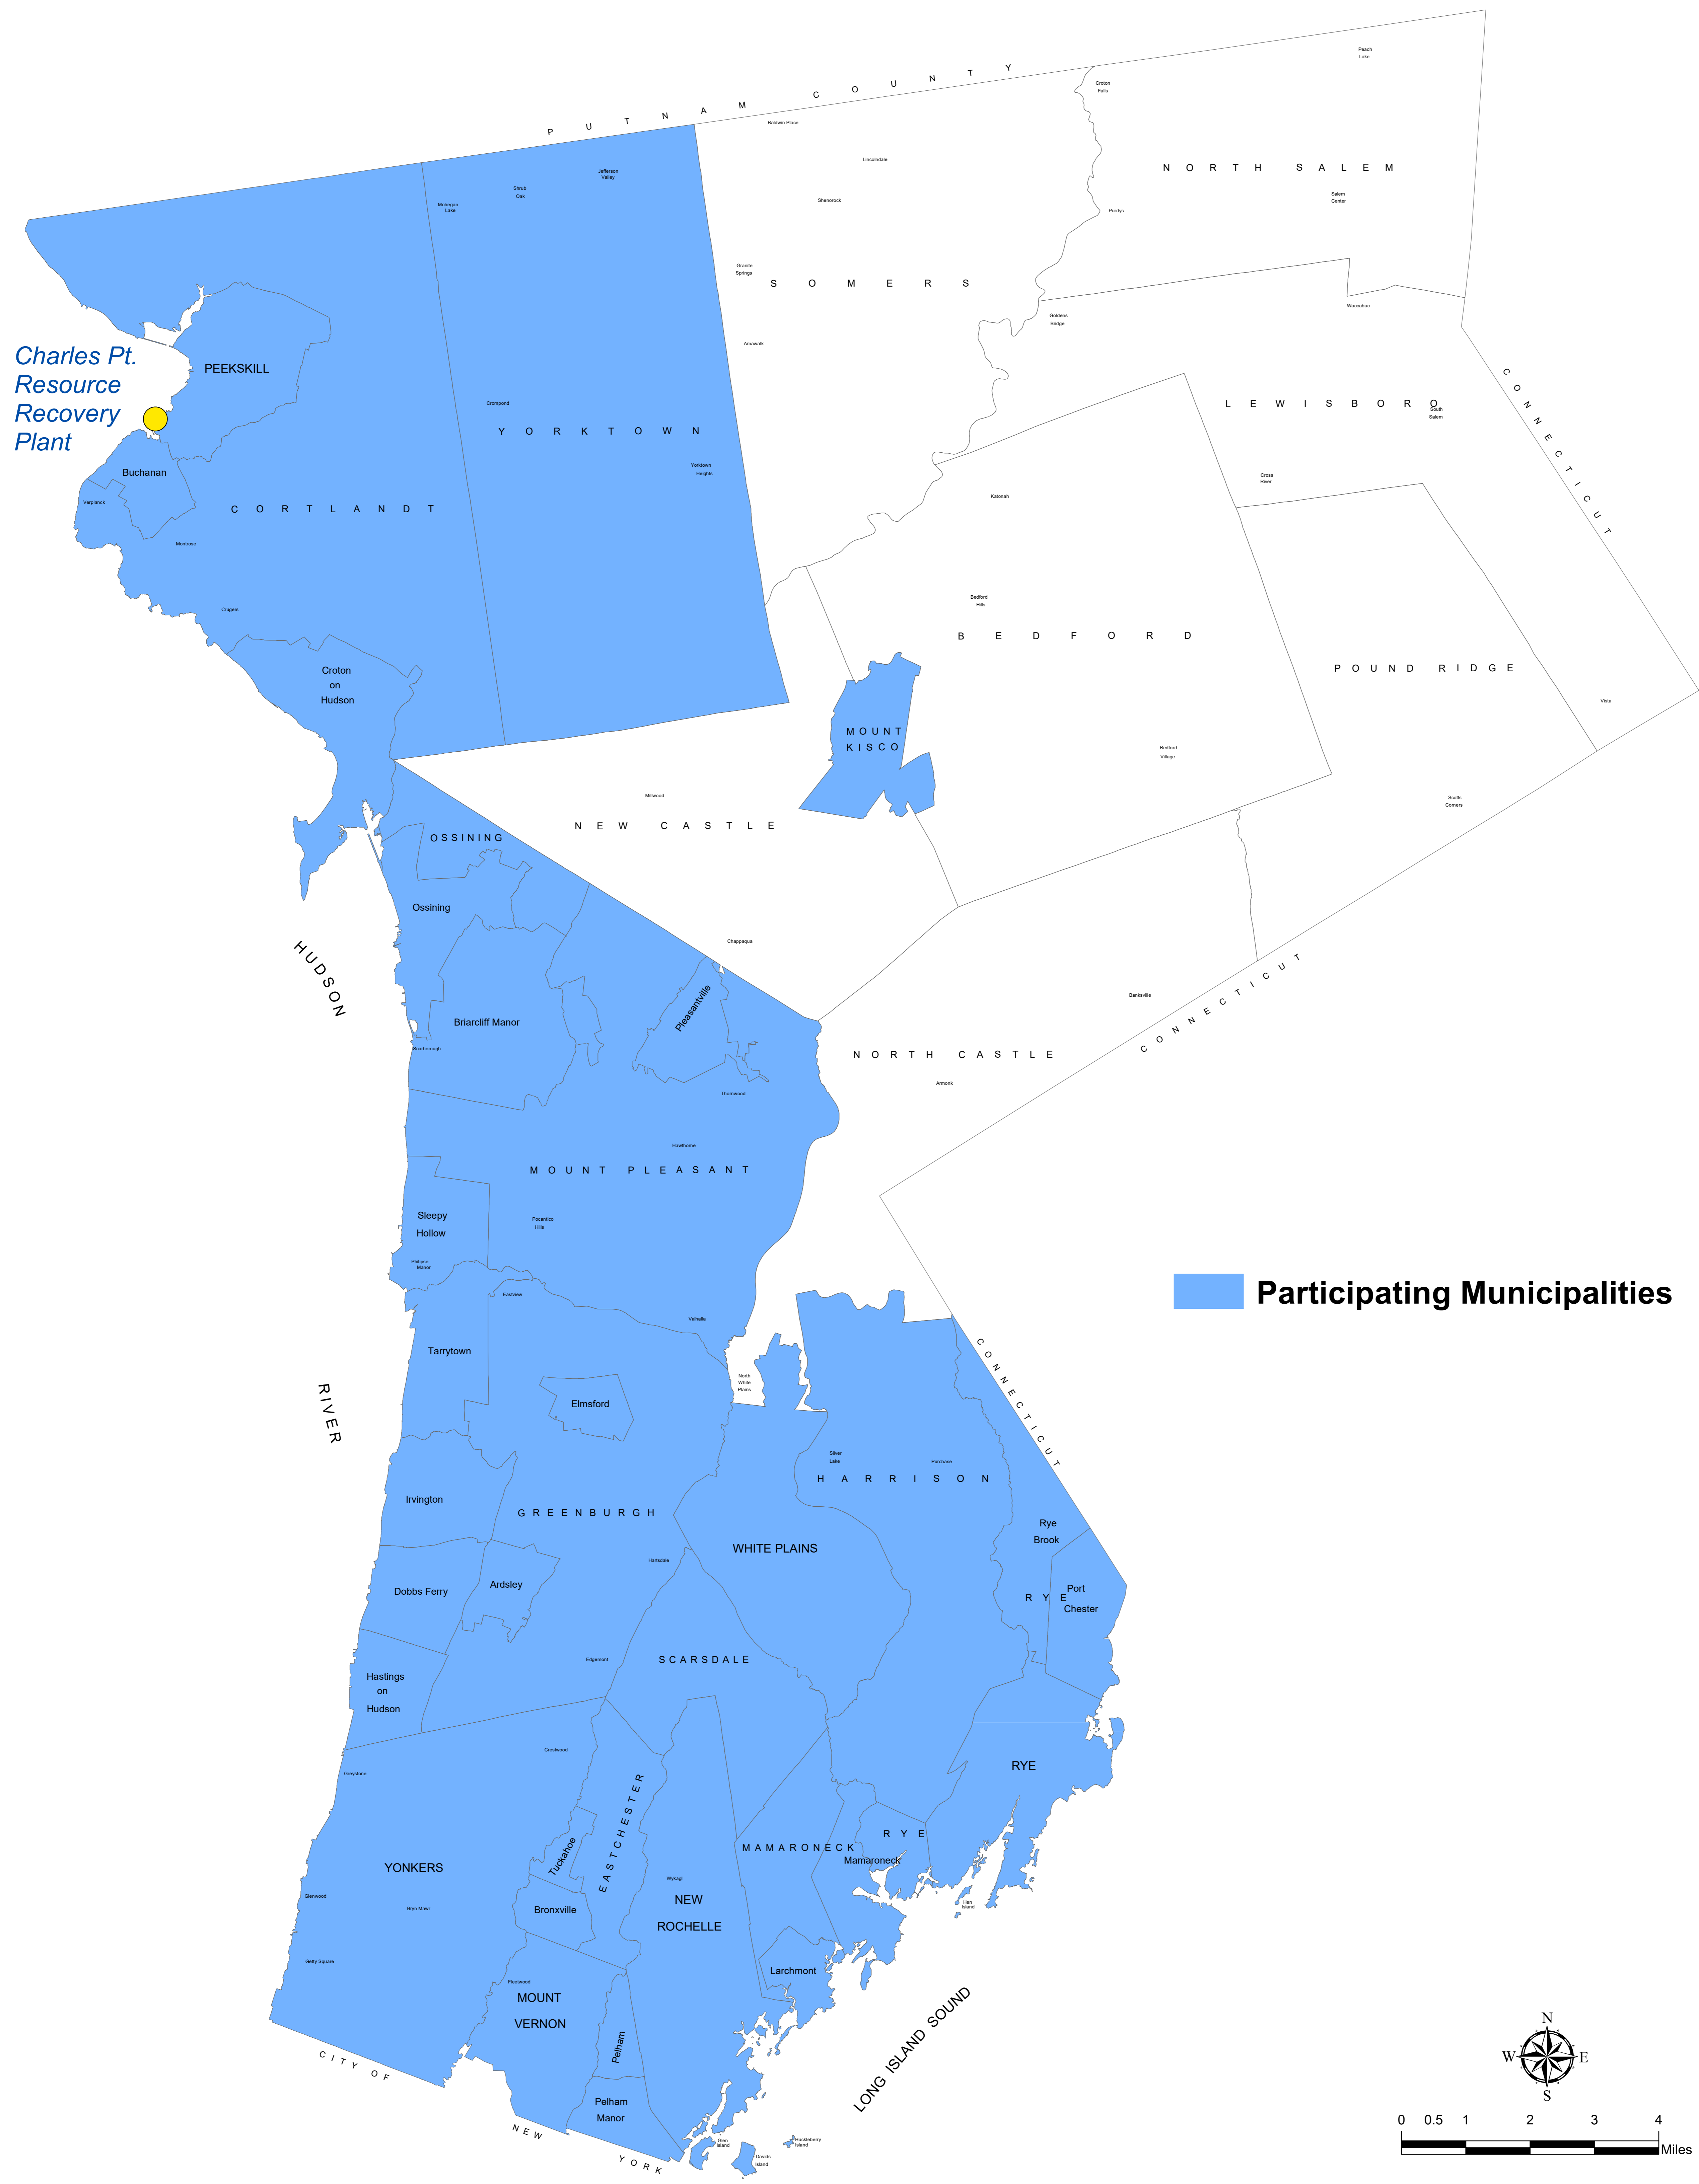

WESTCHESTER COUNTY, NEW YORK

Charles Pt.
Resource
Recovery
Plant

Participating Municipalities

Westchester County GIS 2020